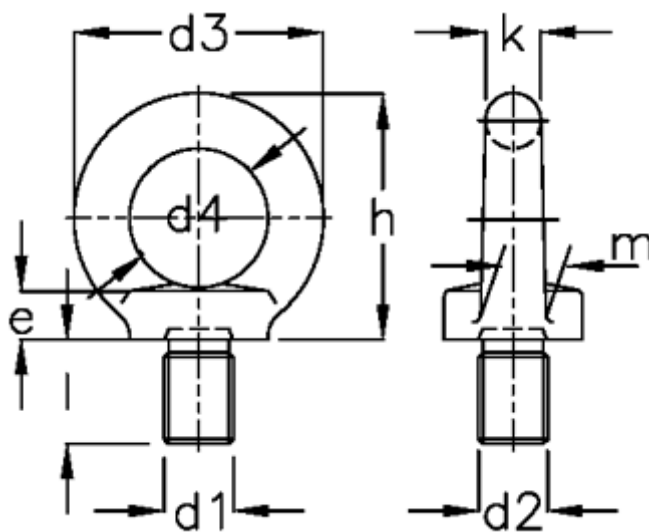

Article number: 20580M16ST
Description: E+G Lifting eye bolts
DIN 580-M16-ST

Measures

$d1 = M16$	$K = 14$
$d2 = 35$	$l = 27.0$
$d3 = 63$	$m = 16$
$d4 = 35$	
$e = 12$	
$F1 = 7000$	
$F2 = 5000$	
$H = 62$	